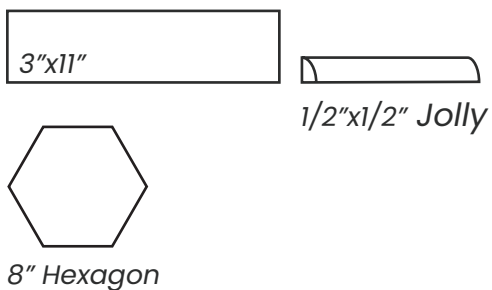

COLORI

Ferro | 3"x11"

Salvia | 3"x11"

Tile
of
Italy

MALINE TILE
ELEVATE YOUR SHOWROOM

malinetile.com

COLORI

PORCELAIN TILE

Technical Data

Thickness	8 mm
Finish	Matte
Shade Variation	V3
Application	Interior/Exterior
DCOF	≥0.42
Frost Resistant	Yes
Slip Resistant	R10

Lead Time

In Stock/Quick Ship

Sizes

Blu | 3"x11"

Colors

Acqua